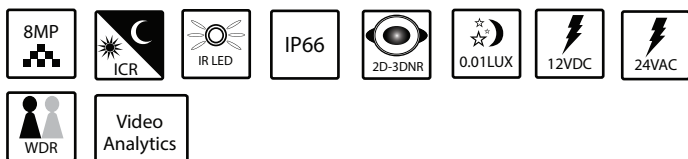

V-WEB SERIES VSIP-8-I

8 Megapixel Network Box Camera with Video Analytics

- Lens not included

Key Features

- 1/1.9" Progressive Scan CMOS
- 8MP Resolution 4096*2160
- Triple Streams
- 4K Resolution
- PoE
- Onvif 2.4 (Profile S)
- Support HTTPS and multi-level password
- BLC (Back Light Compensation)
- Supports Motion Detection
- WDR more than 100dB
- Day/Night with ICR
- Low bitrate; excellent low light performance
- 2D + 3D DNR (Digital Noise Reduction)
- ROI, Defog, HLC, Corridor mode, DIS
- Basic Video Analytics included
- Advanced Video Analytics (optional)

Specifications	
Image Sensor	1/1.9" Progressive Scan CMOS
Min. Illumination	Color: 0.01Lux (AGC on); B&W: 0.01Lux (AGC on)
Day & Night	ICR
Shutter Speed	1/5-1/20,000
Auto Iris	Yes
Wide Dynamic Range	dWDR
Digital Noise Reduction	2D/3D
Lens	N/A
FOV	N/A
IR LED	N/A
IR Range	N/A
IMAGE	
Video Compression	H.264 High/Main/Baseline Profile, MJPEG
Bit Rate (CBR/VBR)	Main Stream: 500Kb-1200Kb; Sub stream 100Kb-600Kb
Audio Compression	G.711, RAW_PCM
Max. Resolution	4096*2160/25fps
Stream	Stream1: 4096*2160/3840*2160/1920x1080 Stream2: D1 to QVGA
Image Setting	Rotate Mode, Saturation, Brightness, Contrast, Sharpness
HLC	Yes
9:16 Corridor Mode	Yes
DIS	Auto
ROI	Yes
Defog	Yes
Network	
Network Protocols	HTTP, HTTPS, TCP/IP, UDP/IP, RTSP, DHCP, NTP, PPoE, Unicast and Multicast supported
Alarm Trigger	Basic: Motion Detection, Line Crossing, Tamper, Area Intrusion, Network Disconnect, Disk Alarm, I/O Alarm Optional Advanced: Motion Detection, Line Crossing, Tamper, Area Intrusion, Camera Move, Dwell, Multiple Dwell, Retrograde Detection, Object left, Object Remove, Abnormal Speed, Illegal Parking, Network Disconnect, Disk Alarm, I/O Alarm
RTSP Video	Standard RFC2326, Support QuickTime/ VLC Player
Security	User security authentication, Reset, Hardware WatchDog
Web Language	English, Polish, Italian, Portuguese, Spanish, Chinese
System Compatibility	Onvif, CGI