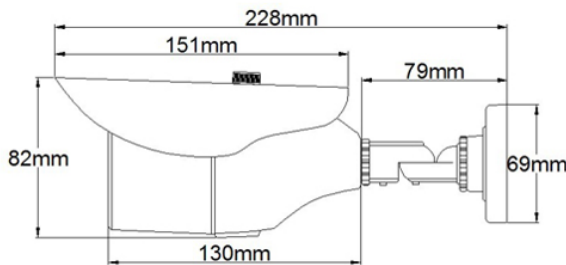

Dimensions:

Camera	
Image Sensor	1/3" Progressive Scan CMOS
Min. Illumination	Color :0.05Lux@ (F1.2,AGC ON); B/W: 0 Lux@ (IR LED ON)
Day & Night	ICR
Shutter Speed	1/5-1/20000
Auto Iris	Fixed
Wide Dynamic Range	WDR > 120dB
Digital Noise Reduction	2D/3D
Lens	2.8-12 mm
FOV	90°-35°
IR LED	24pcs
IR Range	Up to 35m
Image	
Video Compression	H.265/H.264/ MJPEG
Bit Rate (CBR/VBR)	Main stream: 1080P: 500Kbps~12Mbps , 720P: 200Kbps~8Mbps ; Sub stream 100Kbps~6Mbps
Audio Compression	G.711 ,RAW_PCM
Max. Resolution	2592x1520/20fps
Stream	Stream 1 2592x1520/2560x1440/2304x1296/1920x1080/1280x720 Stream 2 D1 to QVGA Stream 3 2592x1520/2560x1440/2304x1296/1920x1080/1280x720/ D1/VGA/ 640 x 360/CIF/QVGA
Image Setting	Rotate Mode, Saturation, Brightness, Contrast, Sharpness
HLC	Yes
9:16 Corridor Mode	Yes
ROI	Yes
Defog	N/A
Network	
Network Protocols	IPv4,802.1x,HTTP,HTTPS,TCP/IP,UDP/IP,RTSP,DHCP,NTP, RTCP/RTP, PPPoE, SMTP, DNS, UPnP, FTP, ICMP ,IGMP, Unicast and Multicast
Alarm Trigger	Motion Detection, Network Disconnect, Disk Alarm
RTSP Video	Standard RFC2326, Support QuickTime / VLC Player.
Security	User security authentication, Reset, Hardware Watch Dog
Web Language	English, Chinese, Polish, Italian, Portuguese, Spanish, Russian, French, Czech, Hungarian
System Compatibility	Onvif
Interface	
Ethernet	1 Ethernet (10/100 Base-T) RJ-45 Connector
Reset Button	N/A
General	
Power Supply	DC12V/POE
Power Consumption	2.5W(IR LED OFF); 5W (IR LED ON)
Operating Temperature	Starting Temperature: -10°C ~ 50°C (14°F ~ 122°F) Working Temperature: -20°C ~ 50°C (-4°F ~ 122°F)
Operating Humidity	0% - 90% RH
Ingress Protection	IP-66
Approvals	FCC
Product Dimensions	φ 228 x 69 (Diameter x H) (mm)
Product Weight	520g