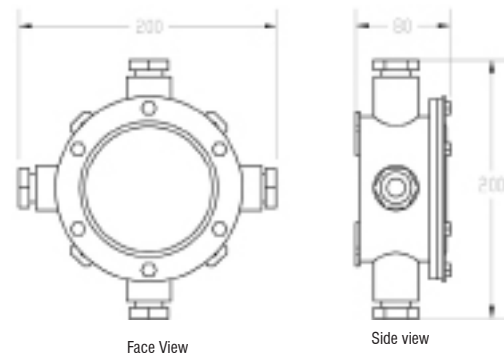

## Key Features

- Stainless Steel Material
- With multi-protocol decoder inside
- Optional address and signal speed
- Lens voltage optional
- Optional other electrical equipments
- With 6 cable outlets
- Indoor and outdoor installation for all-weather use
- IP68

## Dimensions

Specifications	SVEX-JKD
<b>CERTIFICATE</b>	
<b>Ex-Marking</b>	Exd II CT6
<b>Certificate</b>	CNEx05.0534
<b>License No.</b>	XK06-123-00251
<b>ENVIROMENTAL</b>	
<b>Air pressure</b>	86~106KPa
<b>Temperature</b>	-49°F ~ 140°F (-45°C ~ +60°C)
<b>Humidity</b>	≤95%RH [77°F (+25°C)]
<b>ELECTRICAL</b>	
<b>Connection</b>	8-pin terminal
<b>Rated value</b>	250V/20A
<b>Cable type</b>	22~14AWG
<b>MECHANICAL</b>	
<b>Material</b>	1Cr18Ni9Ti or 316L
<b>IP</b>	IP68
<b>Dimension</b>	200(H) x 200(W) x 80(D) mm
<b>Weight/Shipping weight</b>	7.7 lb (3.5Kg) / 28.6 lb (13Kg)
<b>Cable outlets</b>	4
<b>Screw type</b>	G-3/4"
<b>Mounting type</b>	Indoor and outdoors for wall mount

## Mounting Size