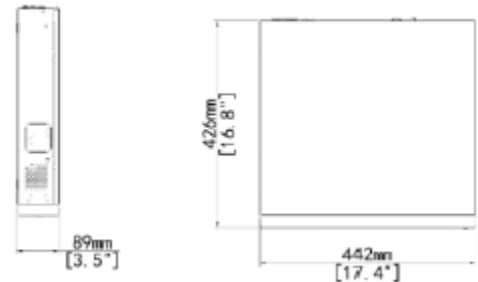

Veilux Inc.
802 Greenview Dr. Ste 200, Grand Prairie TX 75050 USA Direct: (+1) 214-635-4855
sales@veilux.net or Visit Us at www.Veilux.net

Made in the USA