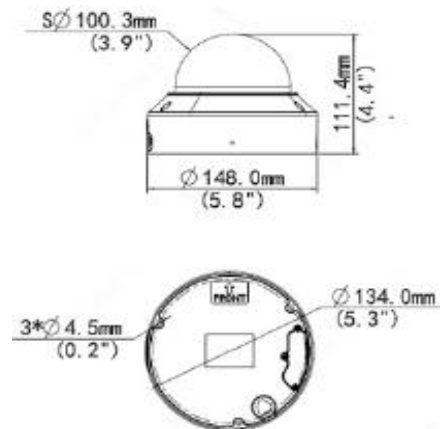

VEILUX
The Art of Surveillance

Stream Settings	i-Frame, PAL/NTSC, Frame Rate, SVC
Bitrate	CBR, VBR
S/N Ratio	≥60 dB
WDR	120 dB
Defog	Smart Defog
Privacy Mask	Up to 8 regions
Alarm Management	Motion Detection, Tampering (Masking), Input & Output Event, IP & MAC Address Conflict, Disk Alarm (Full & R/W Error), FTP Server Exception, Abnormal Voltage, Pre,Post Alarm Recording, Alarm Recording , Snapshot
Analysis	Tripwire, Double Tripwire, Perimeter, Object Abandon, Object Lost, Loitering, Running, Parking, Crowded, People Counting, On Duty Detection, Video Abnormal, Audio Abnormal, Heatmap, Face Capture(Face Detection), Safety Helmet Detection, Human/Vehicle Classification
Network	1 x RJ45 10M/100M Self Adaptive Ethernet Port
Compatibility	ONVIF Profile (S, G, T), SDK/API/CGI
Edge Storage	Micro SD Card Slot, Up to 512 GB
ANR	Supported
Users Max	36
Power Supply	12V DC, PoE (IEEE 802.3af)
Power Consumption	≤8 W (12V DC), ≤9 W (PoE)
Ingress Protection	IP67
Vandal Resistant	IK10
Reset Button	NO
Temperature	(-40°C + 65°C)